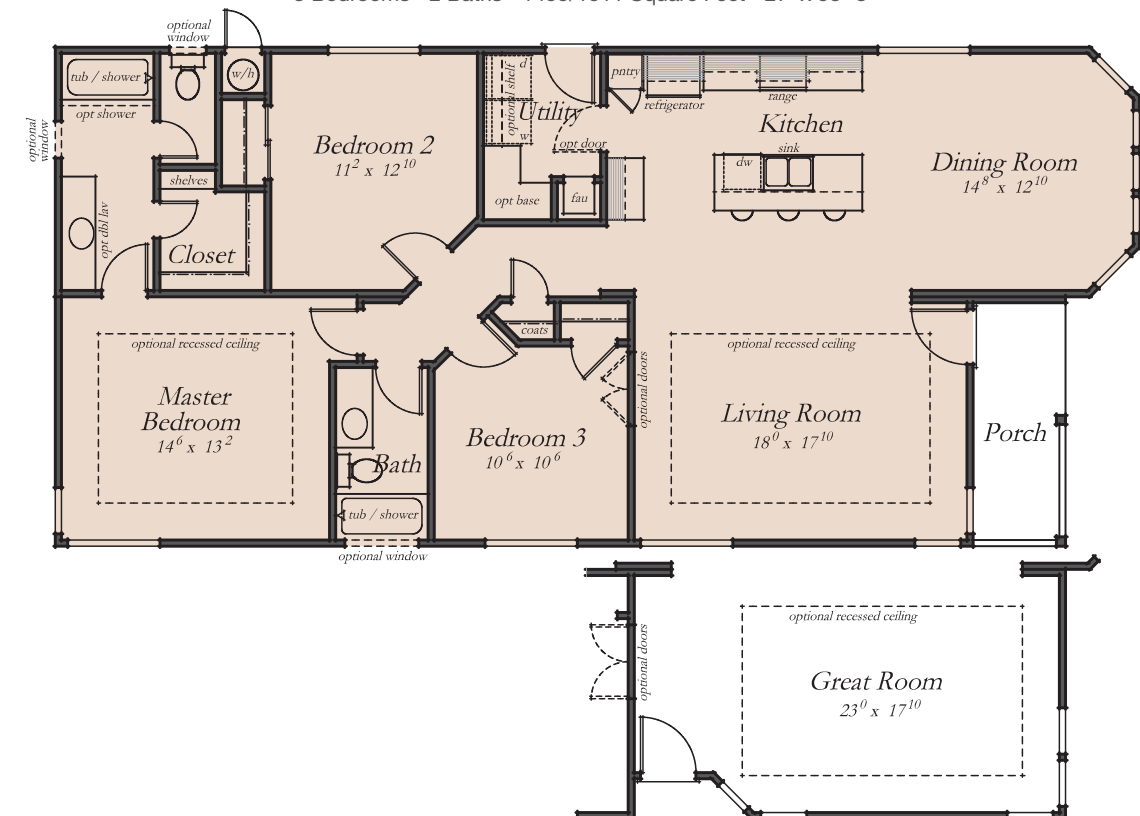

FLOOR PLANS

Model 24523-B

3 Bedrooms • 2 Baths • 1116/1164 Square Feet • 23'-8" x 52' (56' option)

Model 27593-B

3 Bedrooms • 2 Baths • 1455/1511 Square Feet • 27' x 58'-8"

MORRO BAY

This series was inspired by the seaside homes of the charming coastal town of Morro Bay. The spacious, open floor plan is the ideal setting for entertaining guests, or relaxing at home with family and friends in a light and airy atmosphere. Custom designer features include:

- Open Floor Plans
- Large Islands with Sinks
- Abundance of Windows
- Beautiful Exterior and Interior Architectural Details
- Tall 9' Ceilings
- Ample Storage and Closet Space
- Front and Side Eaves
- Front Porch or Large Great Room
- Striking Faceted Bay Window