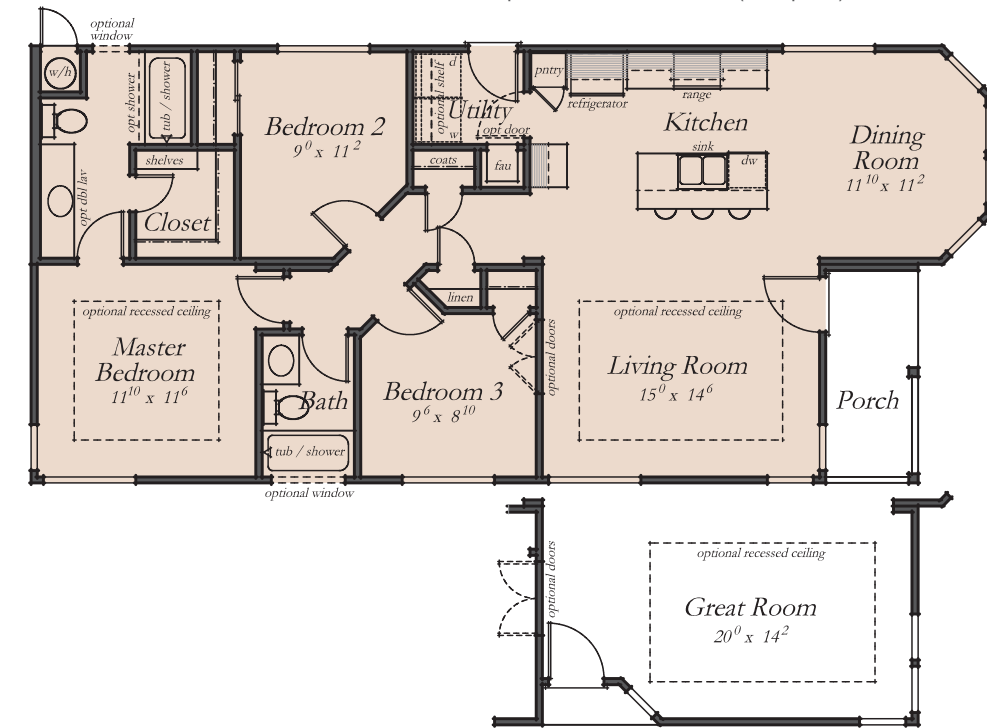

All Morro Bay elevations and floor plans are copyrighted.
© 2015 Farrell Faber and Associates Inc.

Designer Studio Collection

→ INNOVATIVE MANUFACTURED HOMES ←

MORRO BAY

Coastal charm. Affordable comfort.

FLOOR PLANS

Model 24523-B

3 Bedrooms • 2 Baths • 1116/1164 Square Feet • 23'-8" x 52' (56' option)

Model 27593-B

3 Bedrooms • 2 Baths • 1455/1511 Square Feet • 27' x 58'-8"

MORRO BAY

This series was inspired by the seaside homes of the charming coastal town of Morro Bay. The spacious, open floor plan is the ideal setting for entertaining guests, or relaxing at home with family and friends in a light and airy atmosphere. Custom designer features include:

- Open Floor Plans
- Large Islands with Sinks
- Abundance of Windows
- Beautiful Exterior and Interior Architectural Details
- Tall 9' Ceilings
- Ample Storage and Closet Space
- Front and Side Eaves
- Front Porch or Large Great Room
- Striking Faceted Bay Window