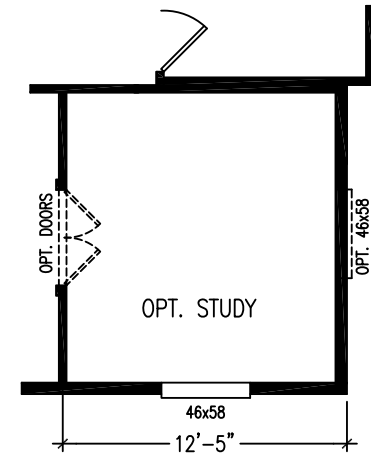

Chateau

Sutter

1,206 SQUARE FEET * 3 BEDROOM * 2 BATH

CS45001F

revised: 05/01/08