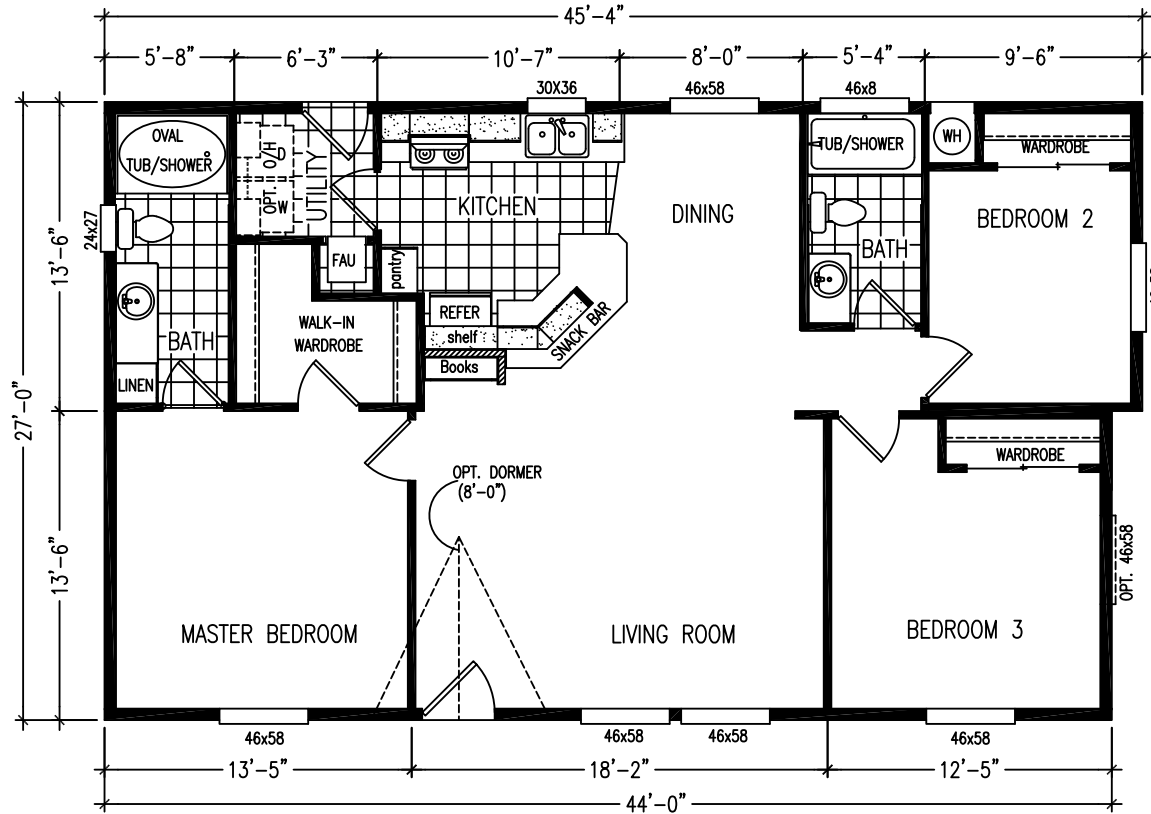

Chateau

Sutter

1,206 SQUARE FEET * 3 BEDROOM * 2 BATH

CS45001F

revised: 05/01/08