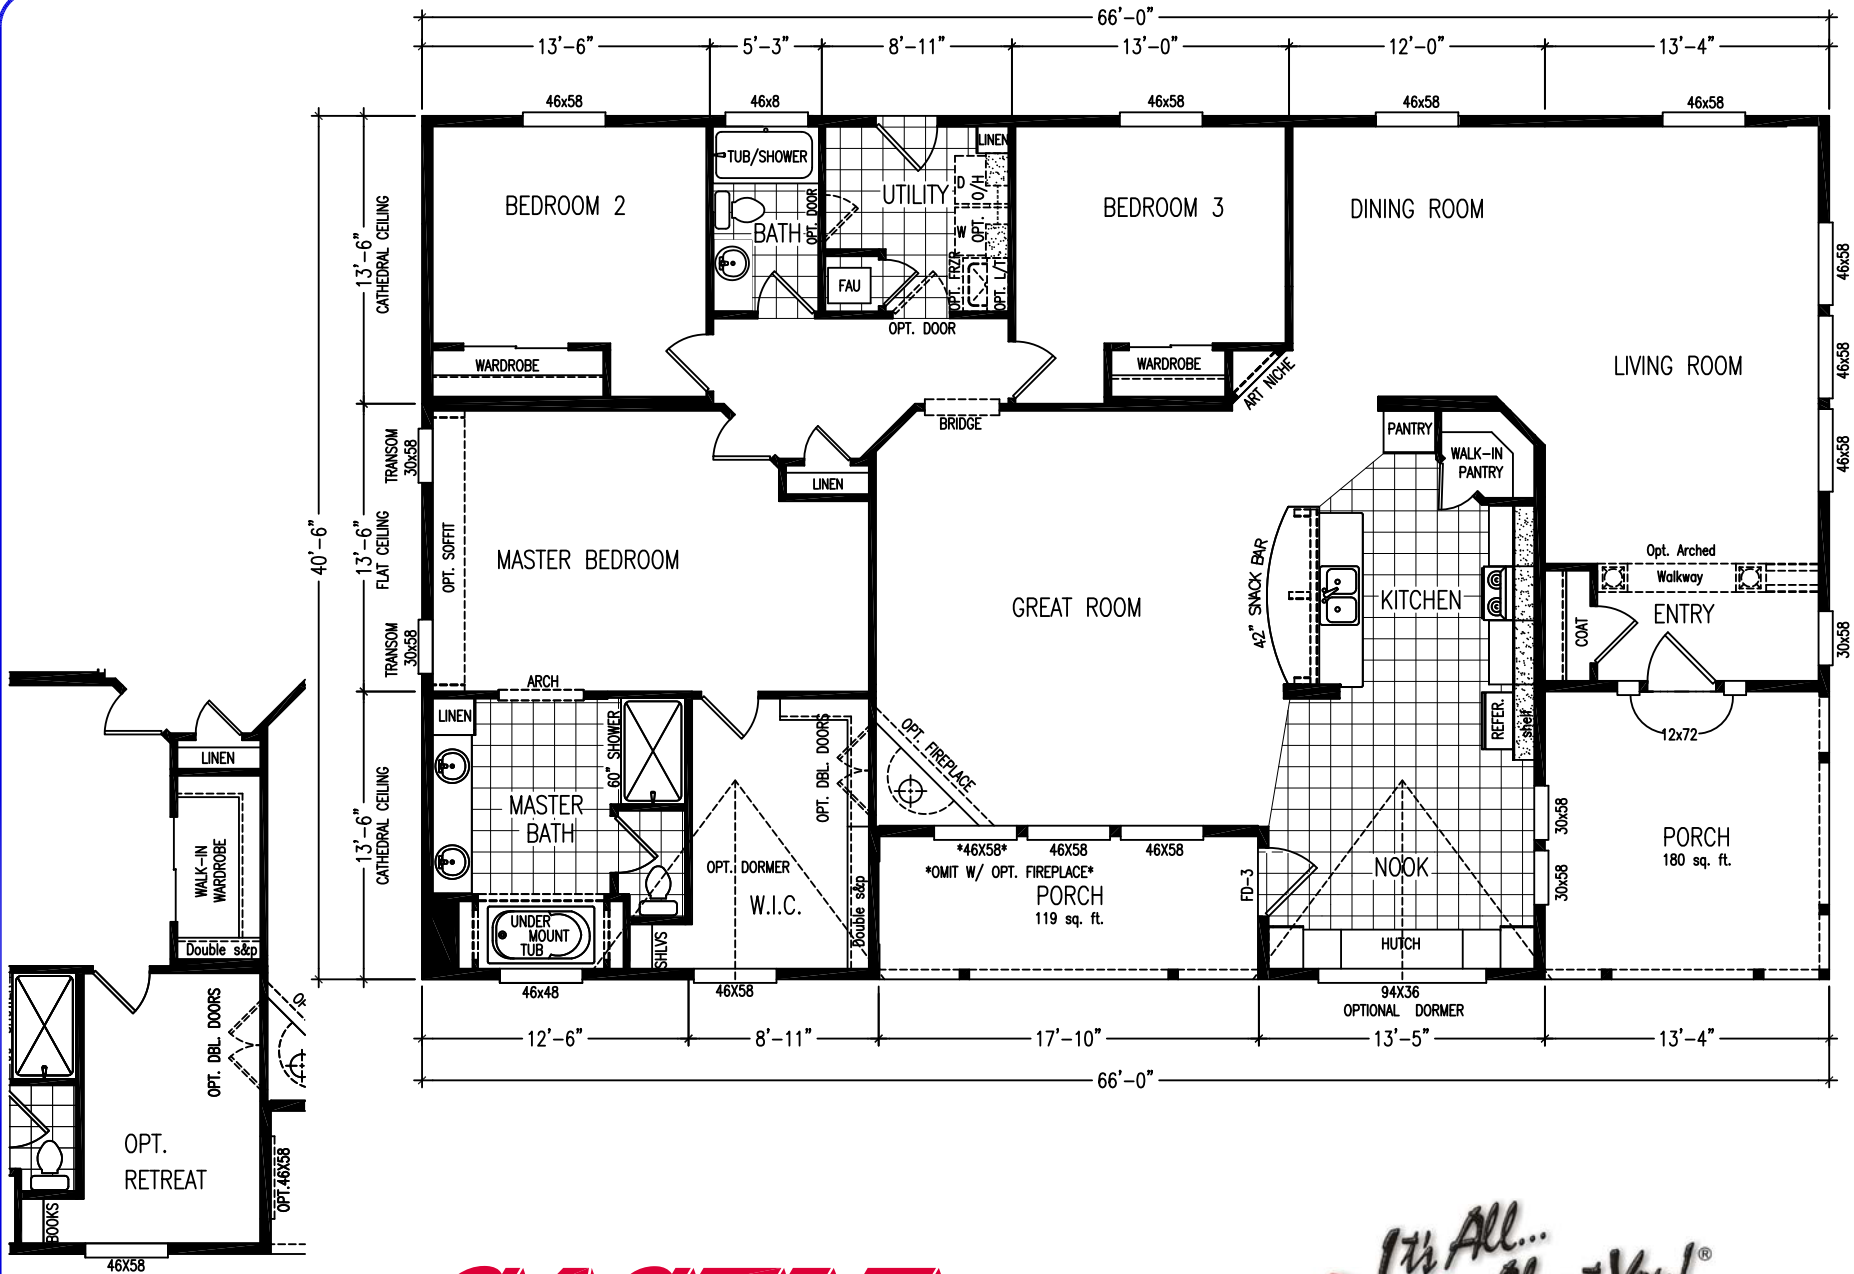

Meadow Vista

2,347 SQUARE FEET * 3 BEDROOM, GREAT ROOM * 2 BATHS * 2 PORCHES

CASTLE

Limited

KS66017K

revised: 09-18-09

It's All...
About You!
Karsten
HOMES
Division of CMH Manufacturing