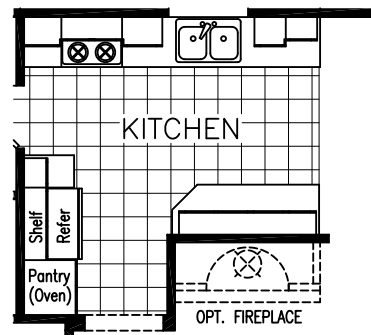

Chateau Elite-1

1,404 SQUARE FEET * 3 BEDROOM * 2 BATH

BEDROOM 2 AND BEDROOM 3 WITH OPTIONAL WARDROBE CONFIGURATION

KITCHEN WITH OPTIONAL FIREPLACE

CS52003F

revised: 05/27/08