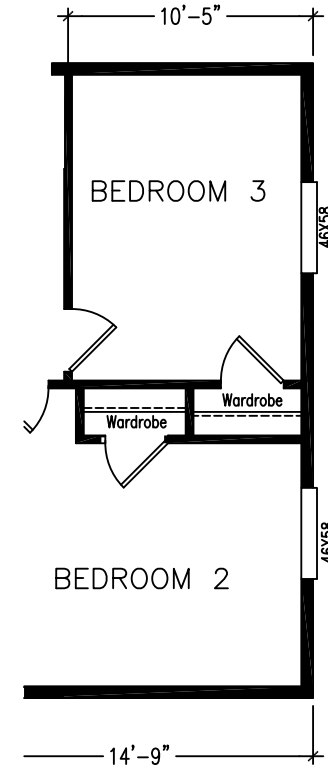

Chateau Elite-1

1,404 SQUARE FEET * 3 BEDROOM * 2 BATH

BEDROOM 2 AND BEDROOM 3 WITH OPTIONAL WARDROBE CONFIGURATION

KITCHEN WITH OPTIONAL FIREPLACE

CS52003F

revised: 05/27/08