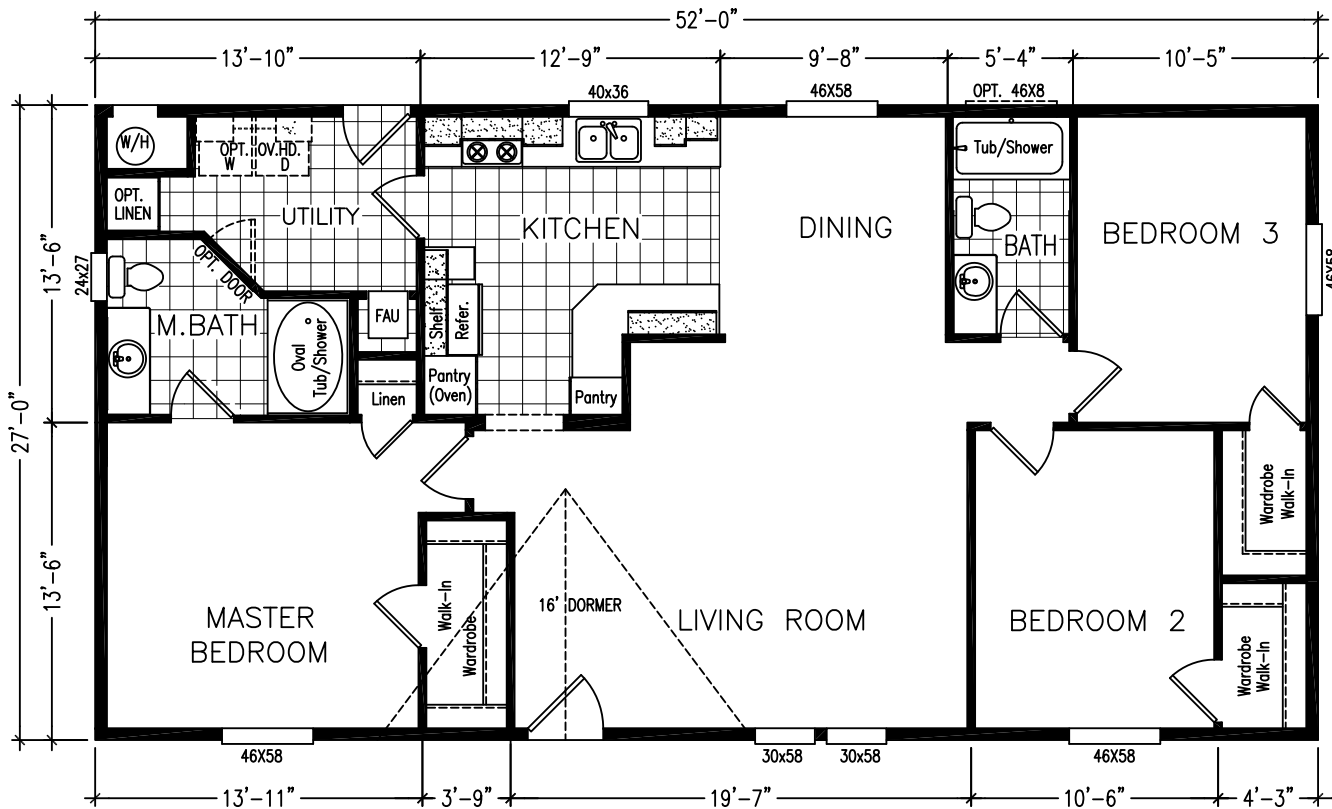

Chateau Elite-1

1,404 SQUARE FEET * 3 BEDROOM * 2 BATH

BEDROOM 2 AND BEDROOM 3 WITH OPTIONAL WARDROBE CONFIGURATION

KITCHEN WITH OPTIONAL FIREPLACE

CS52003F

revised: 05/27/08