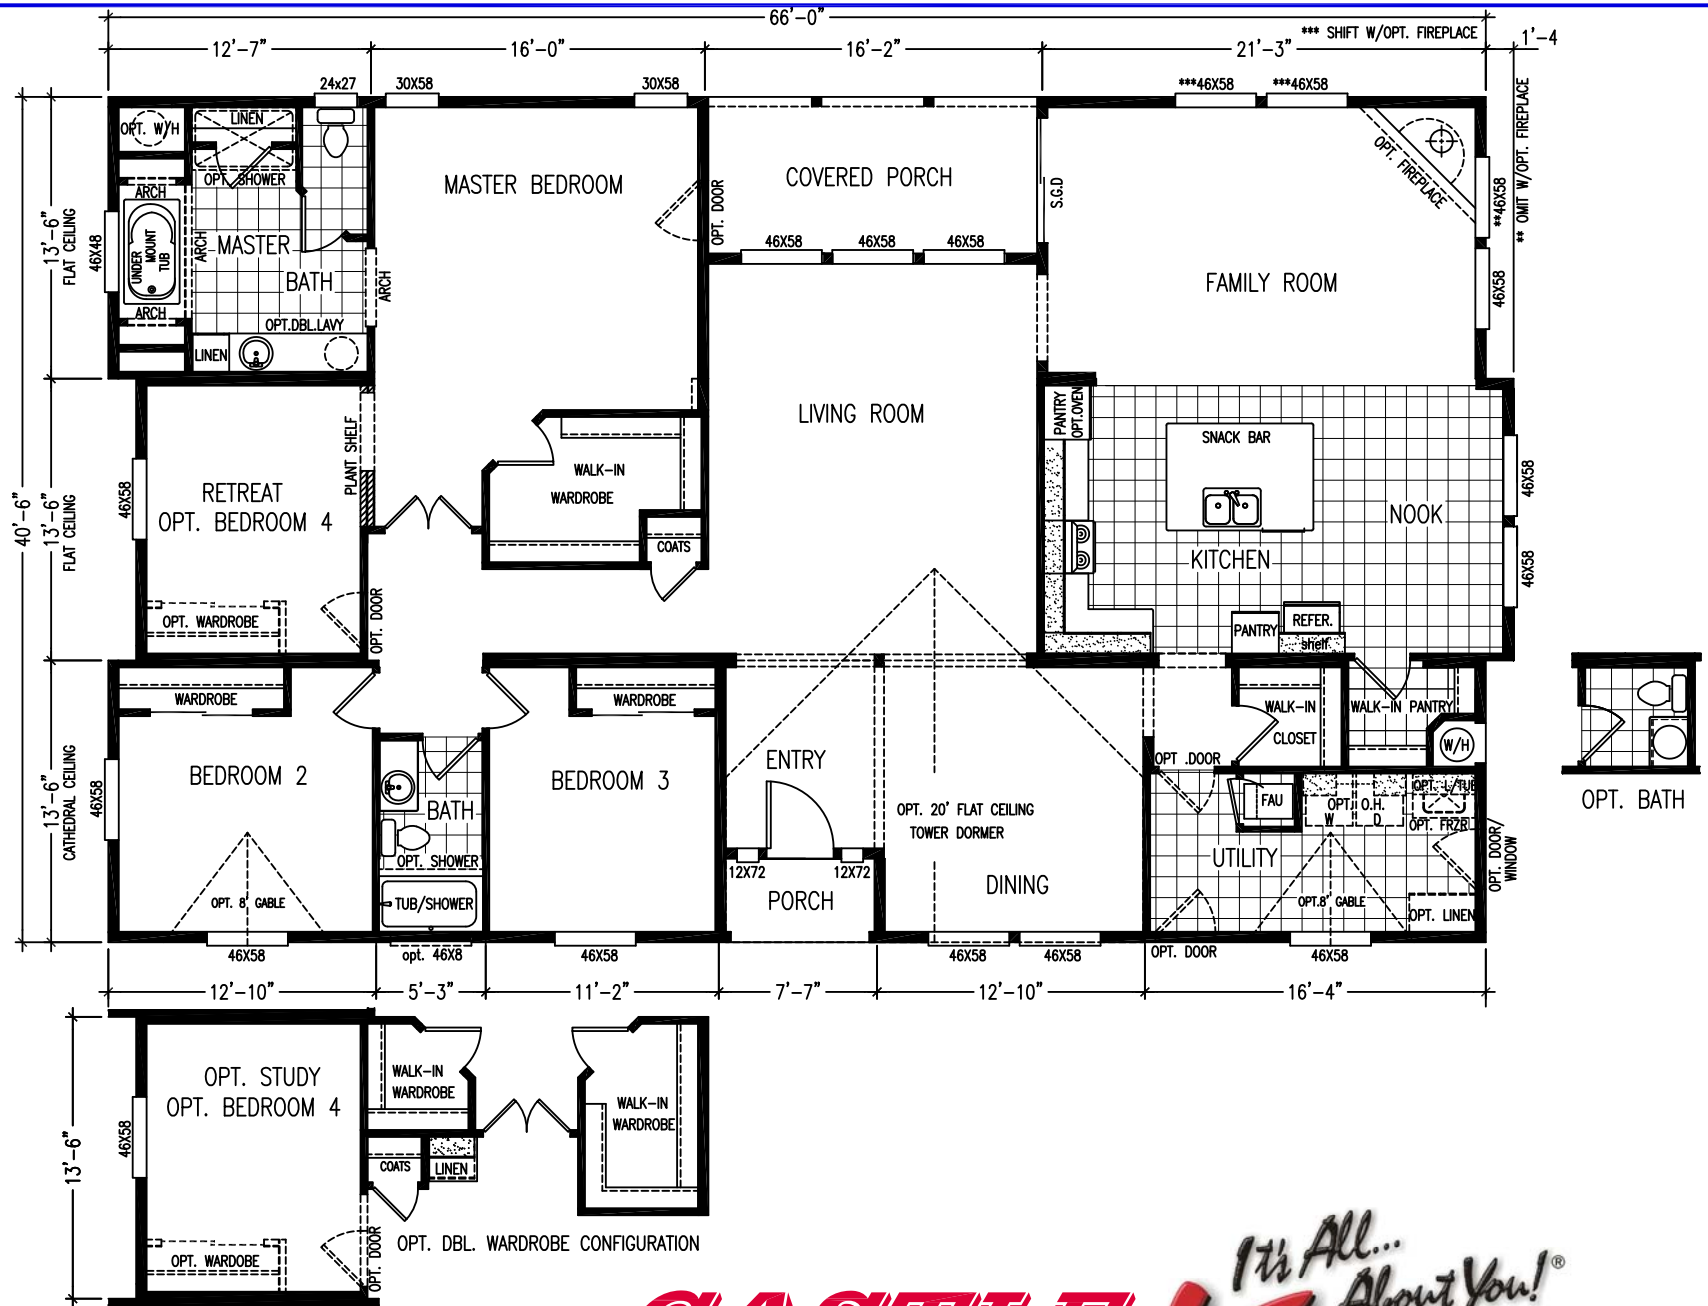

San Marcos

2,532 SQUARE FEET * 3 OR 4 BEDROOM, GREAT ROOM * 2 BATH

CASTLE

Limited

KS66801K

revised: 05-17-08

It's All... About You!
Karsten
 HOMES
 Division of CMH Manufacturing