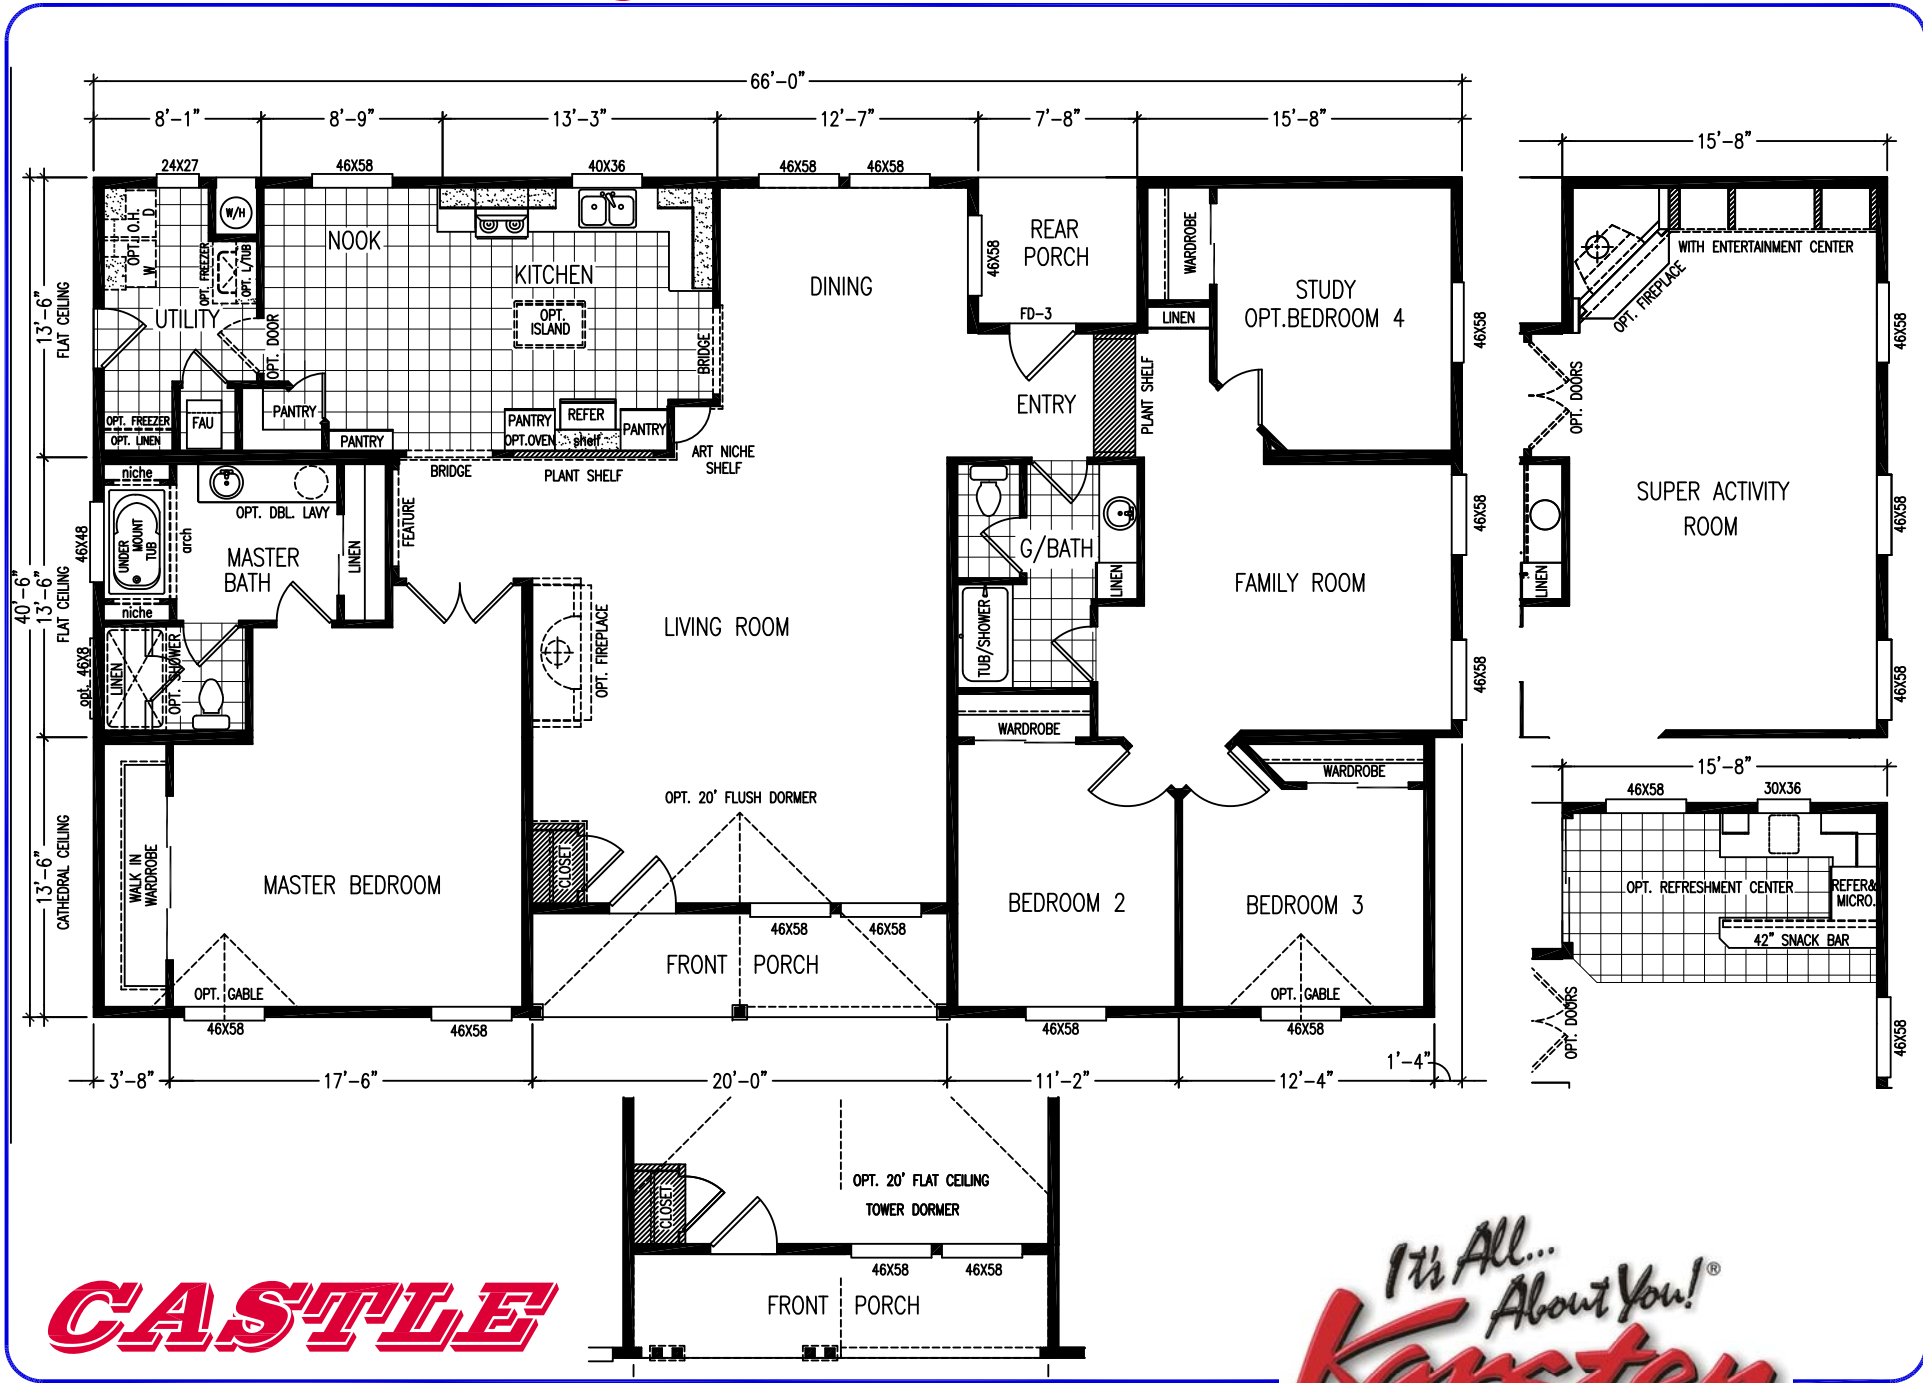

# Rancho Mirage

2,512 SQUARE FEET \* 3 BEDROOM, FAMILY, NOOK \* 2 BATH \* 2 PORCHES

**CASTLE**

Limited

KS66808K

revised: 06-01-08

It's All...  
About You!  
**Karsten**  
HOMES  
Division of CMH Manufacturing