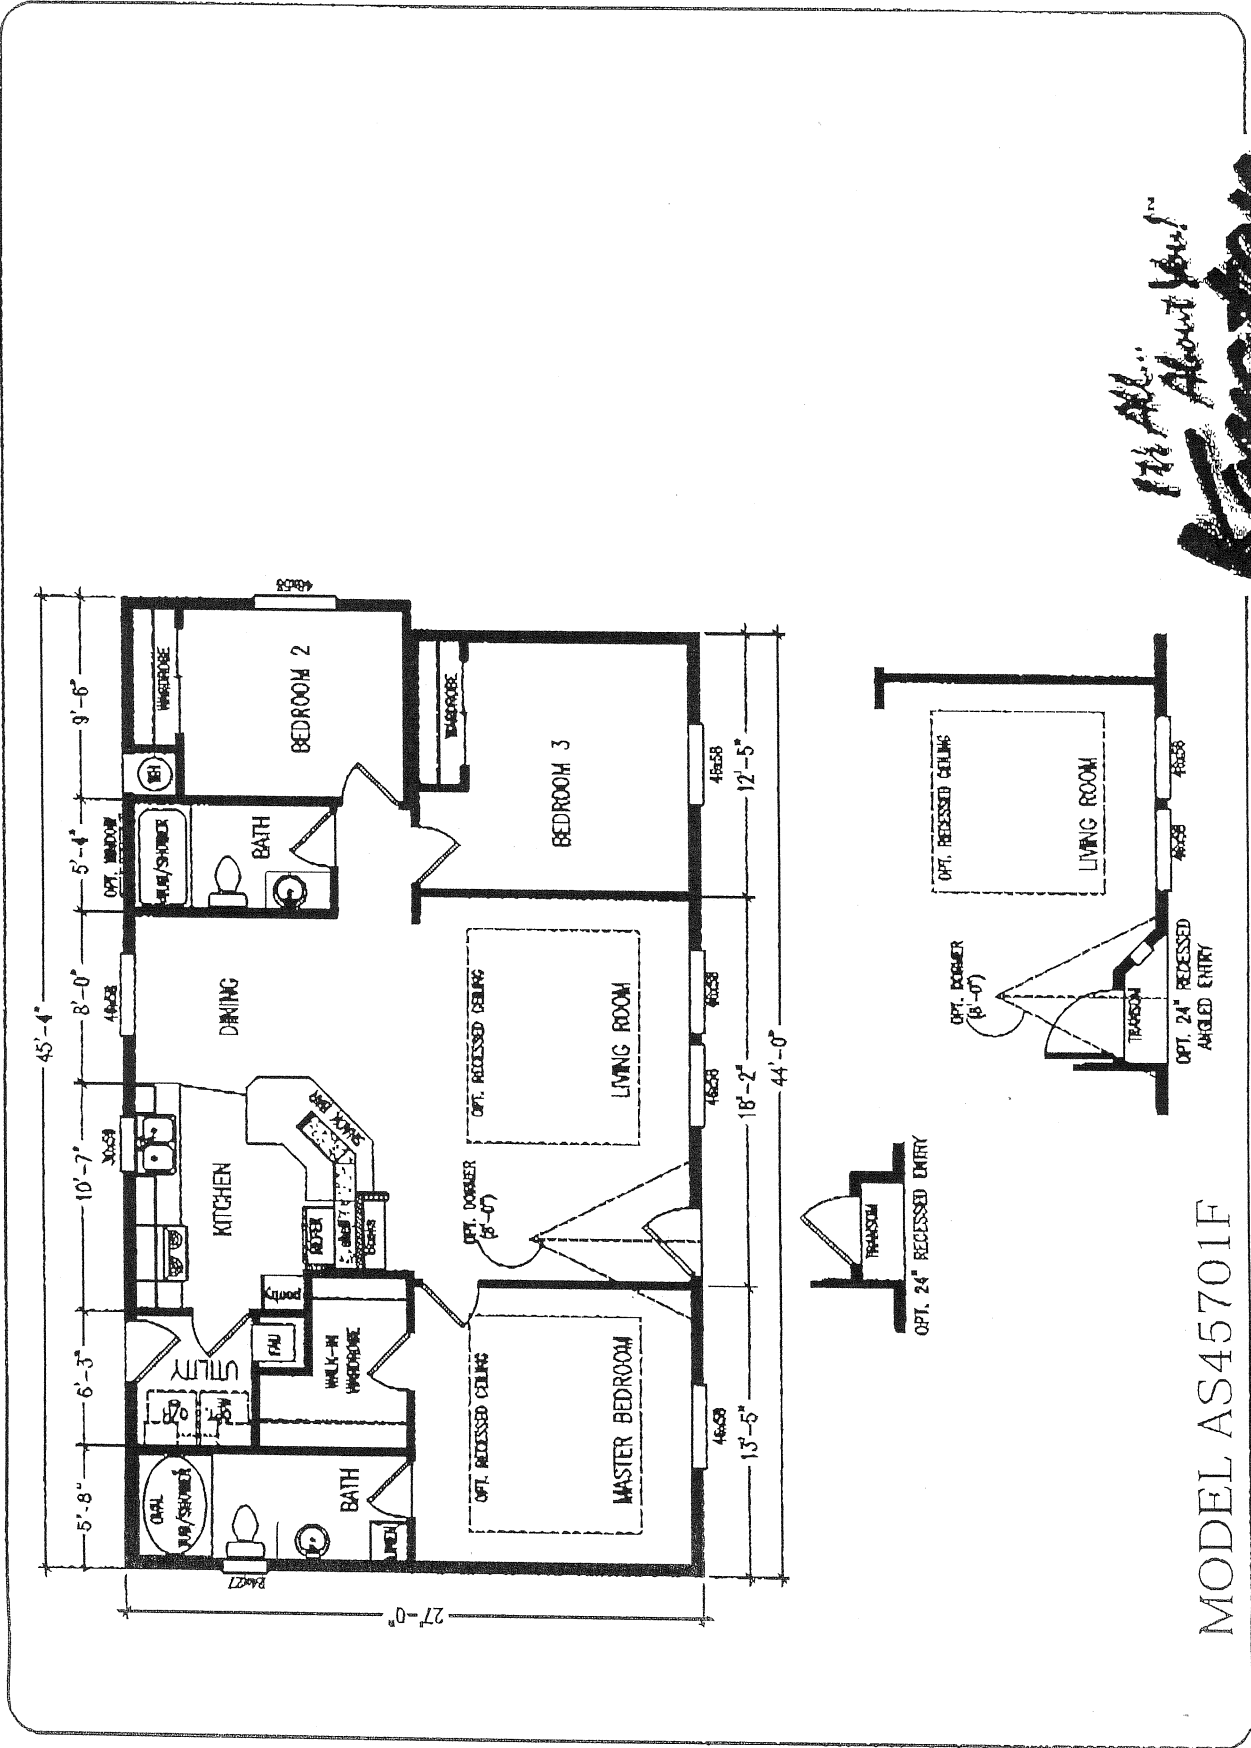

1198 SQUARE FEET * 3 BEDROOM * 2 BATH

Chateau 2700

MODEL AS45701F

We'll
About You!
Krafton
HOMES