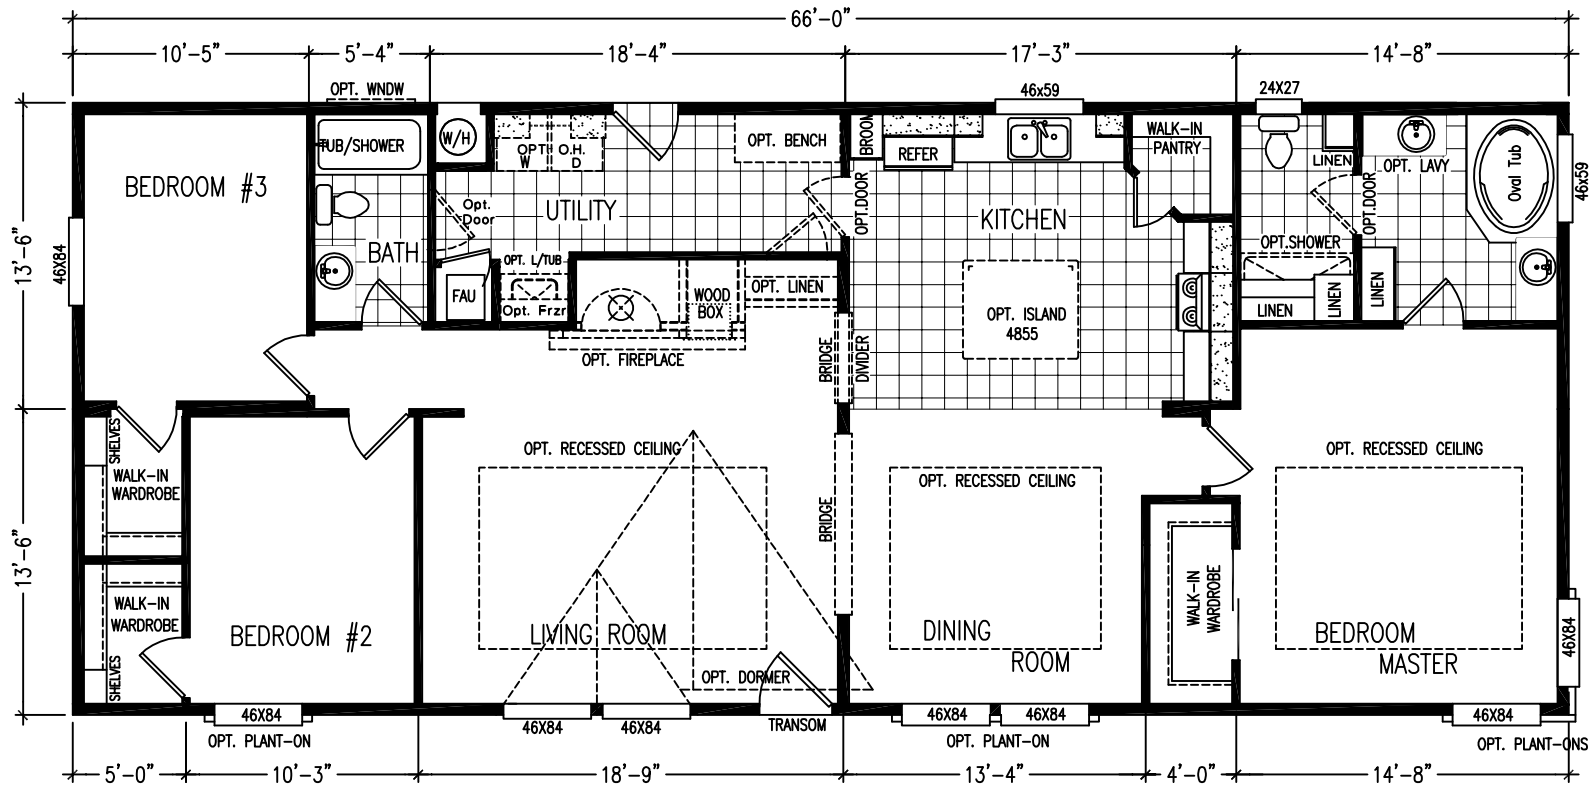

Villa 2700

1780 SQUARE FEET * 2 OR 3 BEDROOM * 2 BATH

-9' CEILING THROUGHOUT-

MODEL KS66720F

revised: 10-02-06