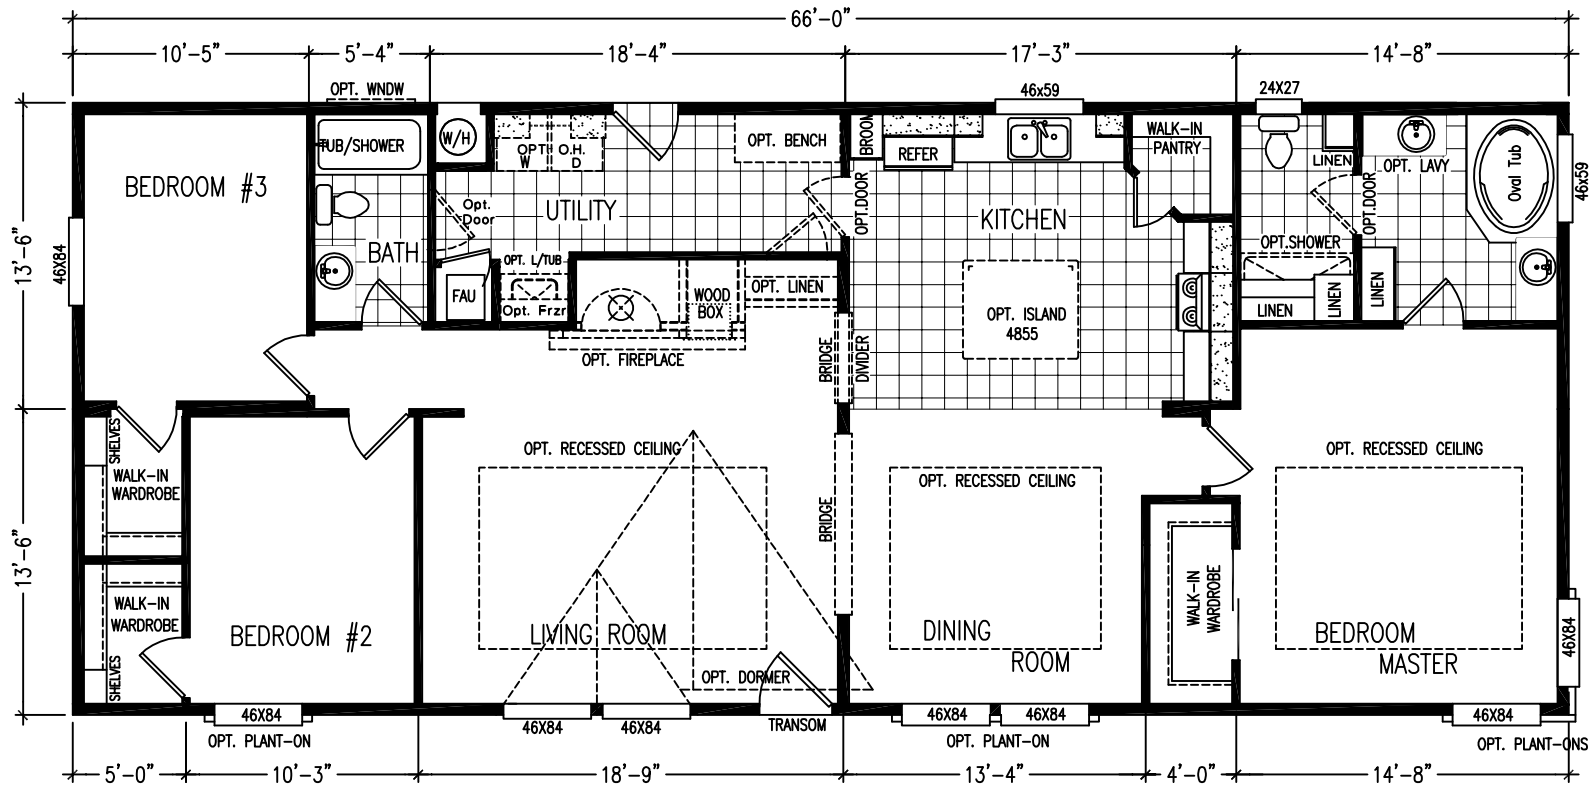

# Villa 2700

1780 SQUARE FEET \* 2 OR 3 BEDROOM \* 2 BATH

-9' CEILING THROUGHOUT-

MODEL KS66720F

revised: 10-02-06