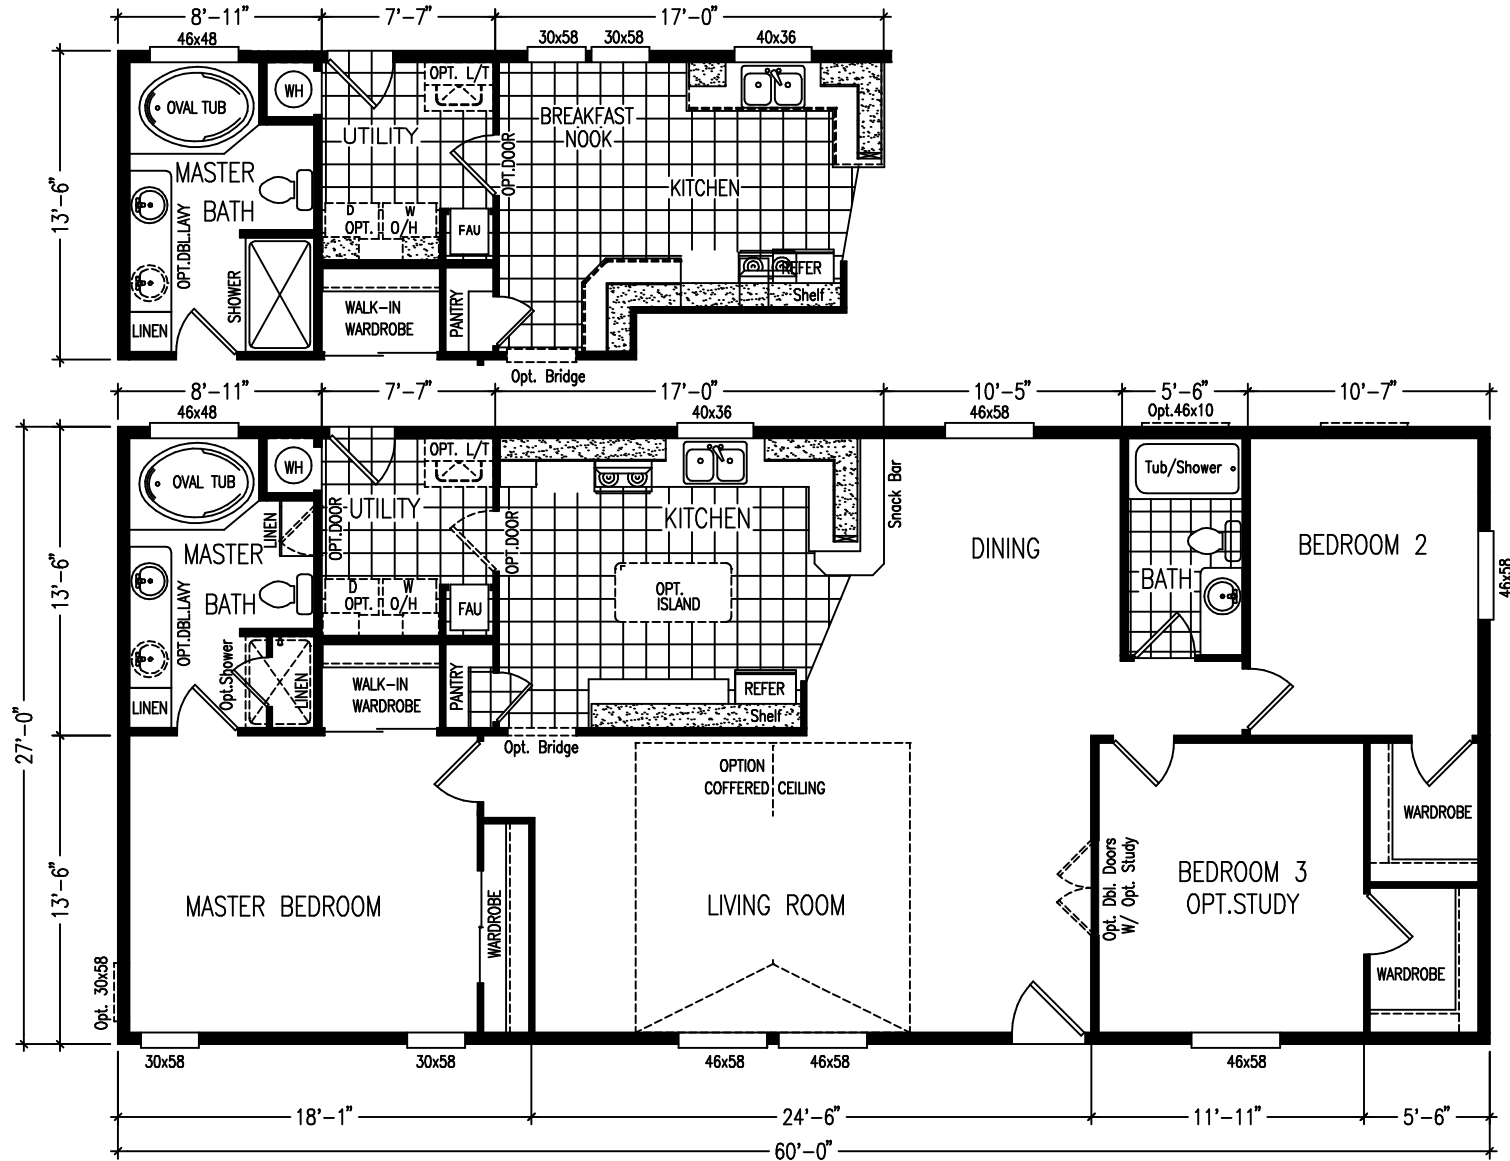

# Villa 2700

1620 SQUARE FEET \* 2 OR 3 BEDROOM \* 2 BATH

MODEL KS60017F