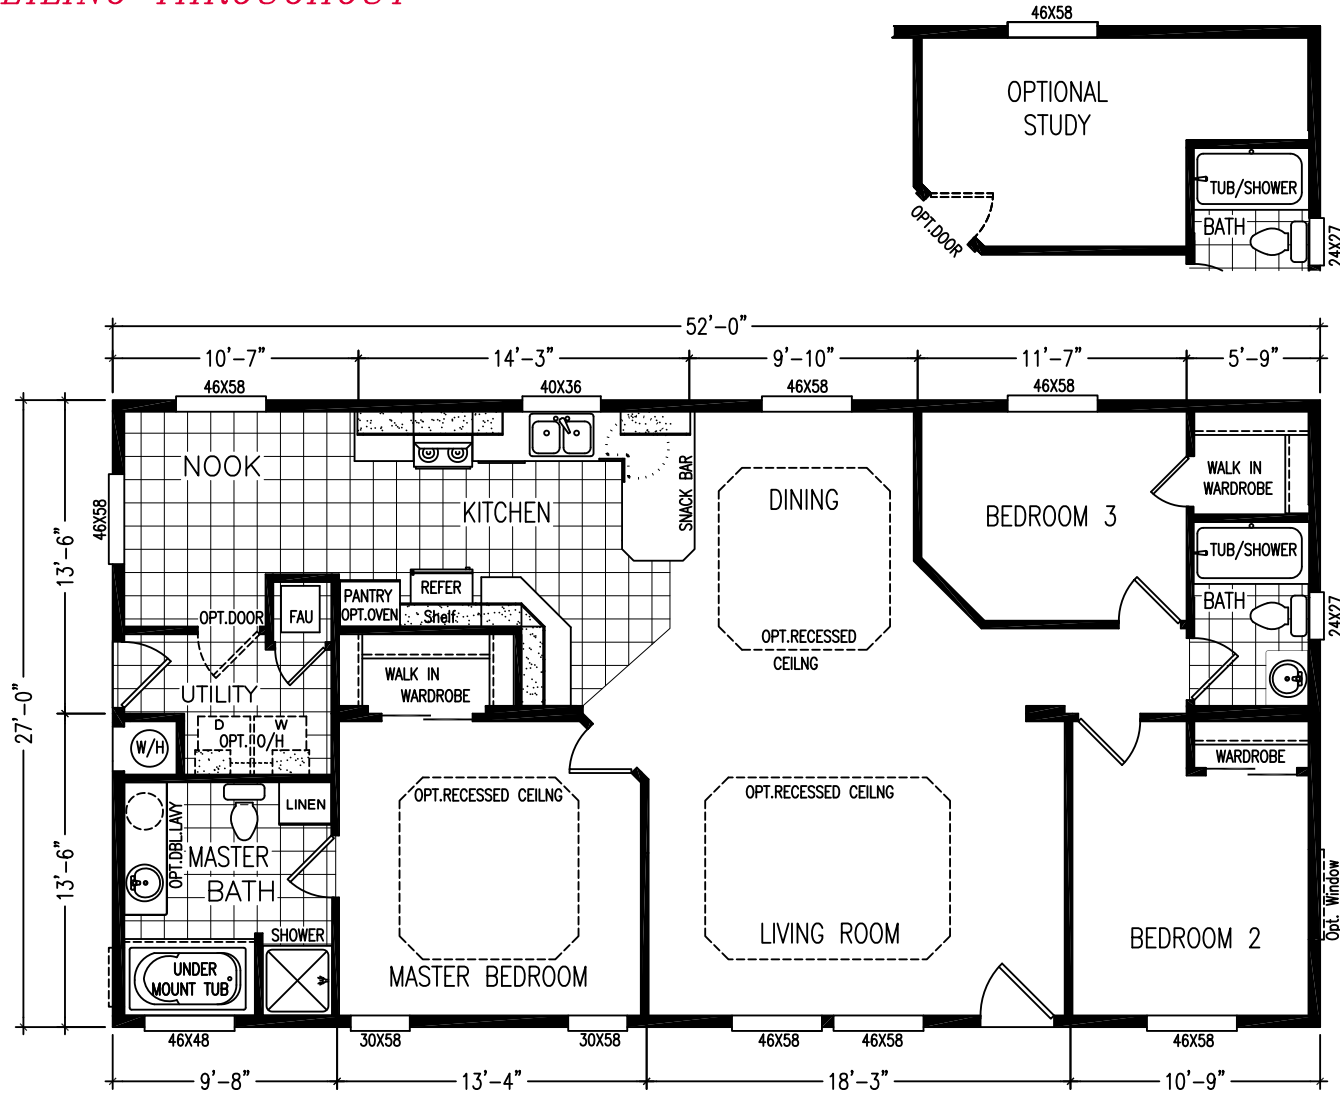

Villa Millbrae

1,404 SQUARE FEET * 3 BEDROOM, NOOK * 2 BATH

-9' CEILING THROUGHOUT-

KS52702F
revised: 12-14-08

*It's All...
About You!*
Karsten
HOMES
Division of CMH Manufacturing