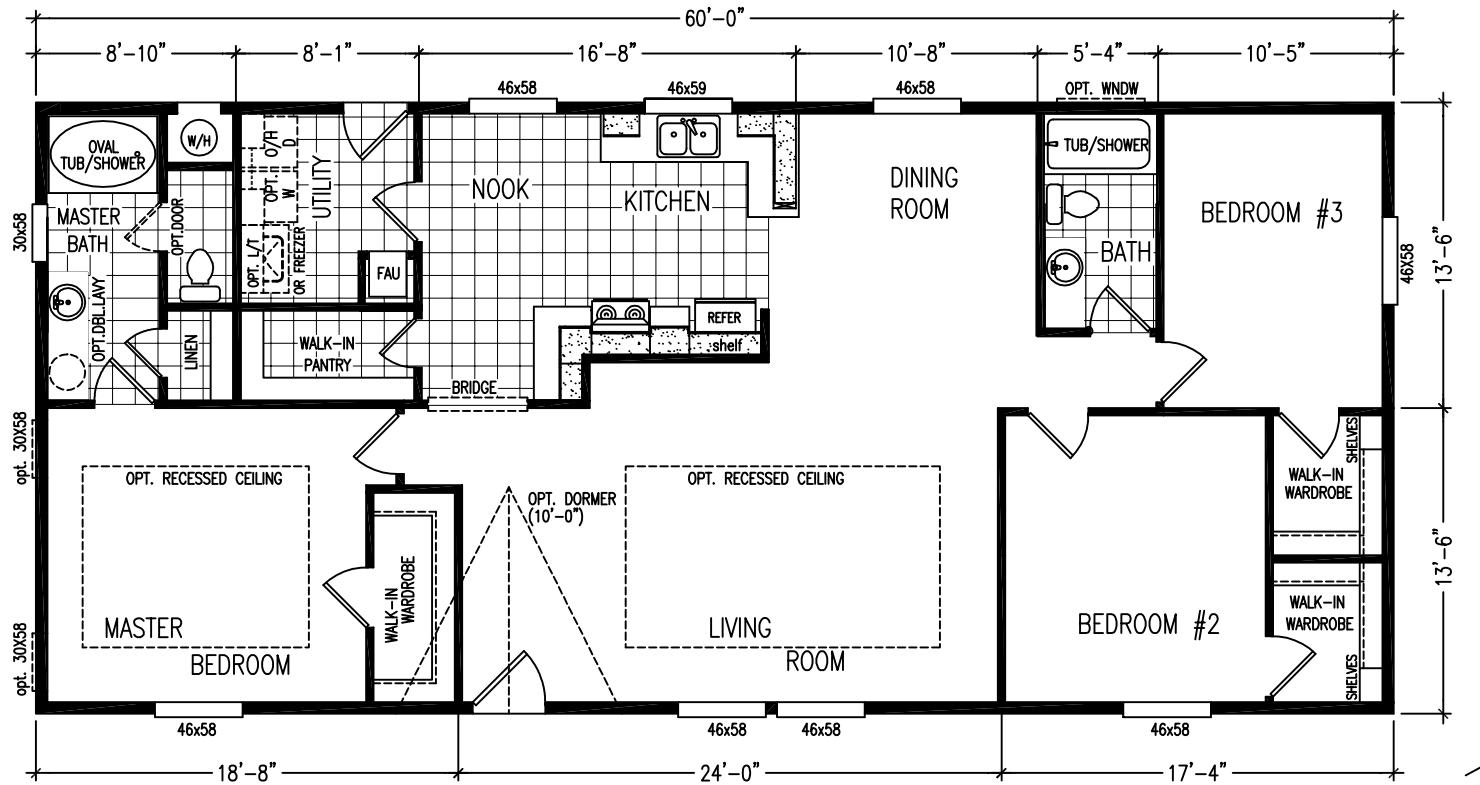

Chateau 2700

1,620 SQUARE FEET * 3 BEDROOM, NOOK * 2 BATH

OPTIONAL MASTER BATH

OPT. 24" RECESSED ENTRY

MODEL CS60711F

revised: 09-29-06