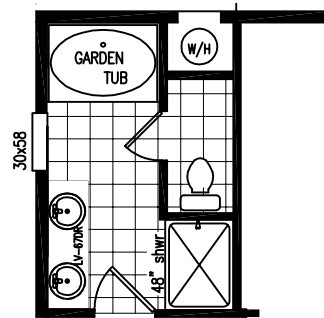

Chateau 2700

1,620 SQUARE FEET * 3 BEDROOM, NOOK * 2 BATH

OPTIONAL MASTER BATH

OPT. 24" RECESSED ENTRY

MODEL CS60711F

revised: 09-29-06